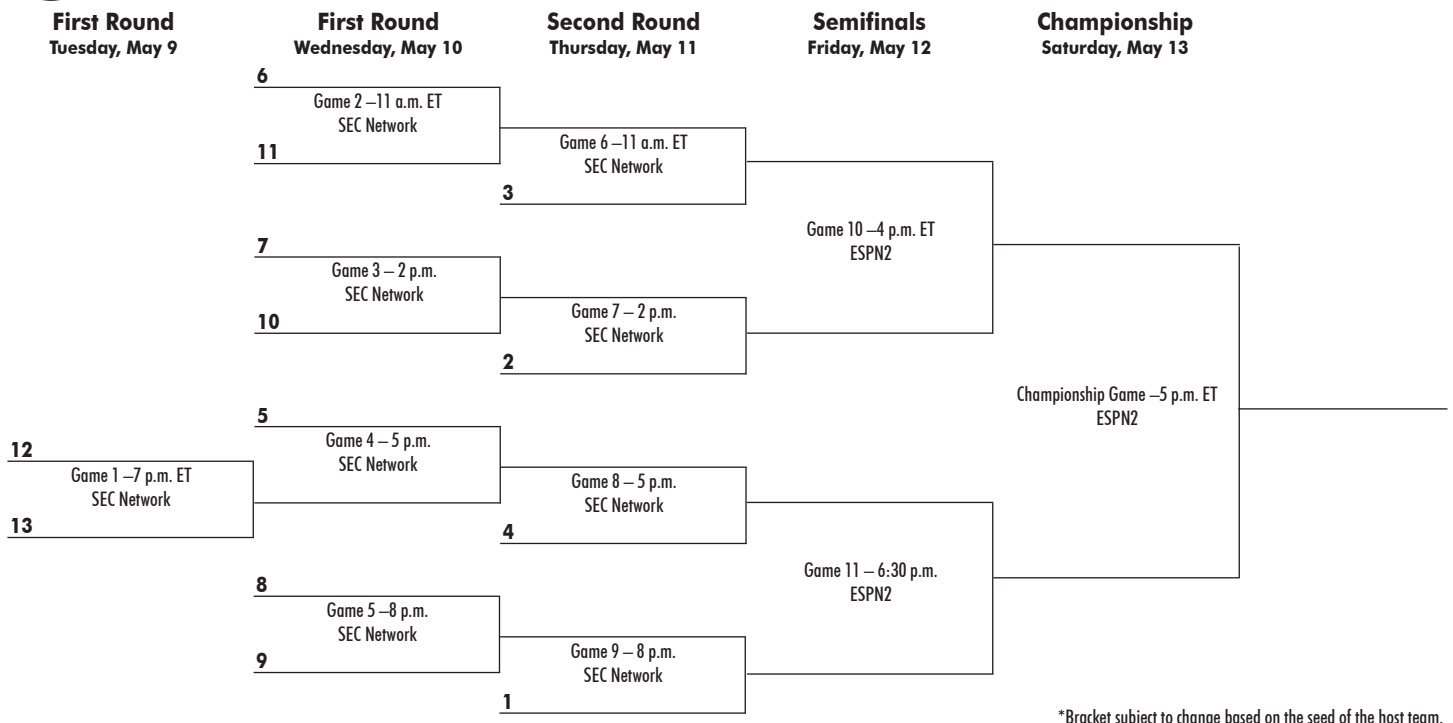

SEC TOURNAMENT

*Bracket subject to change based on the seed of the host team.

The 2023 SEC Softball Tournament will be held May 9-13 at Bogle Park in Fayetteville, Ark., hosted by the University of Arkansas.

The tournament will be a 13-team, single elimination format, beginning on Tuesday and concluding with the championship game on Saturday. The 13 tournament teams shall be determined based on the highest percentage of wins during regular-season Conference competition. The winner of the tournament receives the league's automatic bid to the NCAA Championship.

Bogle Park was made possible thanks to the lead gift made by Bob and Marilyn Bogle and the Bogle family. An event celebrating the naming was held Friday, Oct. 26, 2009. One of the most striking aspects of Bogle Park is the dramatic entrance on the concourse level. Upon entry, fans see the field and then descend down into the seating area which is home to 1,200 chair-back seats. There is space for grilling and groups in the outfield area and six modern skyboxes overlook the field. For the first time, the Razorback softball team has its locker room at the venue along with an indoor practice and batting facility located on the home field side of the stadium. The press box is a state-of-the-art media area.

Alabama leads the league with six SEC Tournament titles, followed by Florida and LSU with five titles apiece. Auburn, South Carolina and Tennessee are tied for fourth with two titles each. Arkansas, Georgia and Ole Miss have each won one SEC Tournament championship.

SEC Tournament Tie-Breaker Procedures

The team with the highest percentage of wins during the regular season conference competition will be the No. 1 seed in the SEC Softball Tournament. The remainder of the tournament field will be seeded 2-13 based on the conference winning percentage. Ties shall be broken in the following manner:

1. **Two-Team Tie:** The following procedure will be used in the following order until the tie is broken:

- A) Won-lost record of head-to-head competition between the tied teams.
- B) Won-lost record of the two teams versus the highest seeded common opponent.
- C) Fewest runs allowed in head to head competition. If head to head competition between two tied teams did not occur, then fewest runs allowed against all common opponents.
- D) Fewest runs allowed versus all opponents.
- E) Coin flip by the Commissioner.

2. **Three-Team Tie (or more):** If three or more tied teams have three different records against each other, they shall be seeded in best percentage order. Otherwise, once the tie has been reduced to two teams, the two-team tie breaker procedure shall be utilized. The following procedure will be used in the following order until the tie is broken: